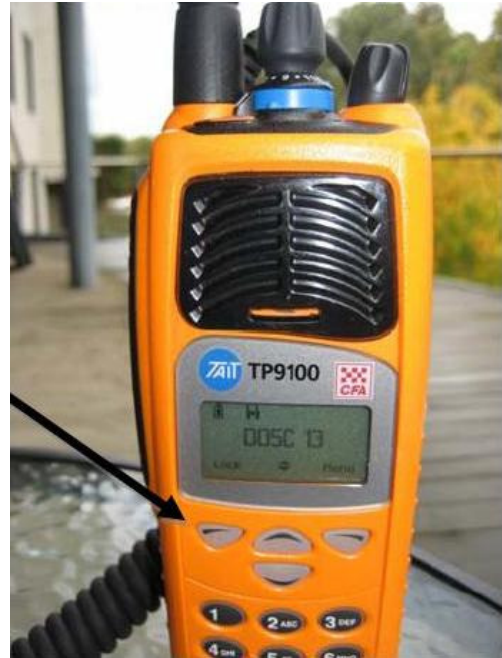

### New TAIT Portable Radio

Note the black cover above the screen which is designed to eliminate the water hazard.

Please disregard the arrow pointing to the screen lock button. This is photo was taken from another publication.